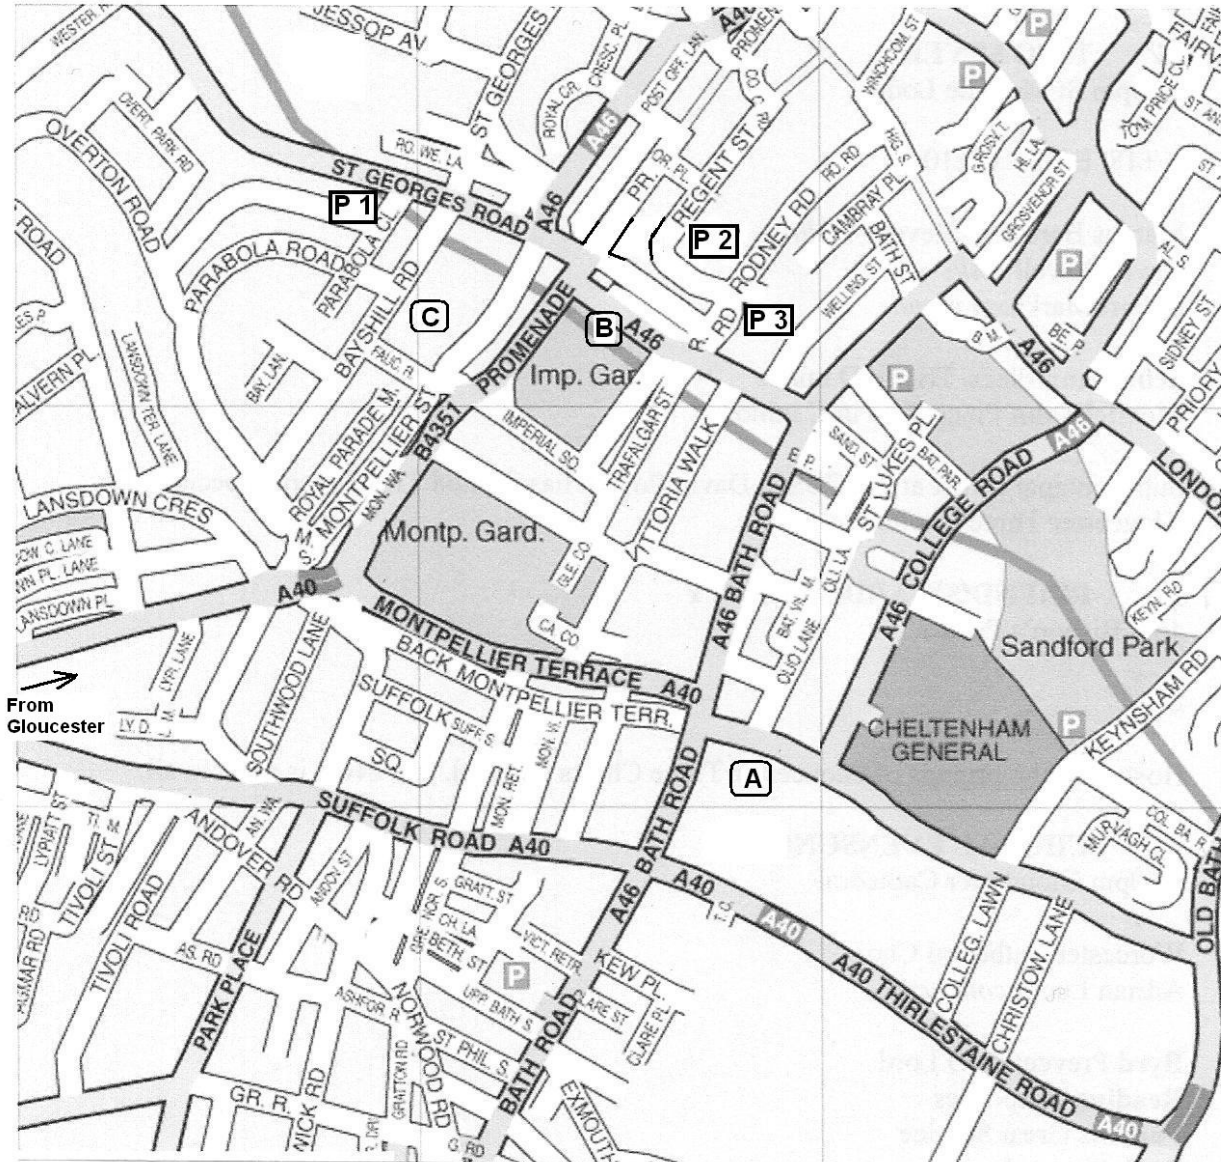

Cheltenham Parking

The Cheltenham venues are as follows:

A = Cheltenham College Chapel (GL53 7LD) - Event 44

B = Cheltenham Town Hall (GL50 1QA) - Events 48, 49 & 51

C = Cheltenham Ladies College (GL50 3EP) - Event 69

There is no public parking at any of the venues. Street parking is possible in a number of locations, but may be time limited. Car Parking is available at various locations in Cheltenham, and the most convenient are shown at **P1 St Georges Road (GL50 3DT)**, **P2 Regent Arcade (GL50 1JZ)** & **P3 Rodney Road (GL50 1XP)**.

TEWKESBURY PARKING

FROM GLOUCESTER

Parking near Tewkesbury Abbey is available at Pay & Display Car Parks at Gloucester Road (GL20 5SW) and via Gander Lane (GL20 5PG)