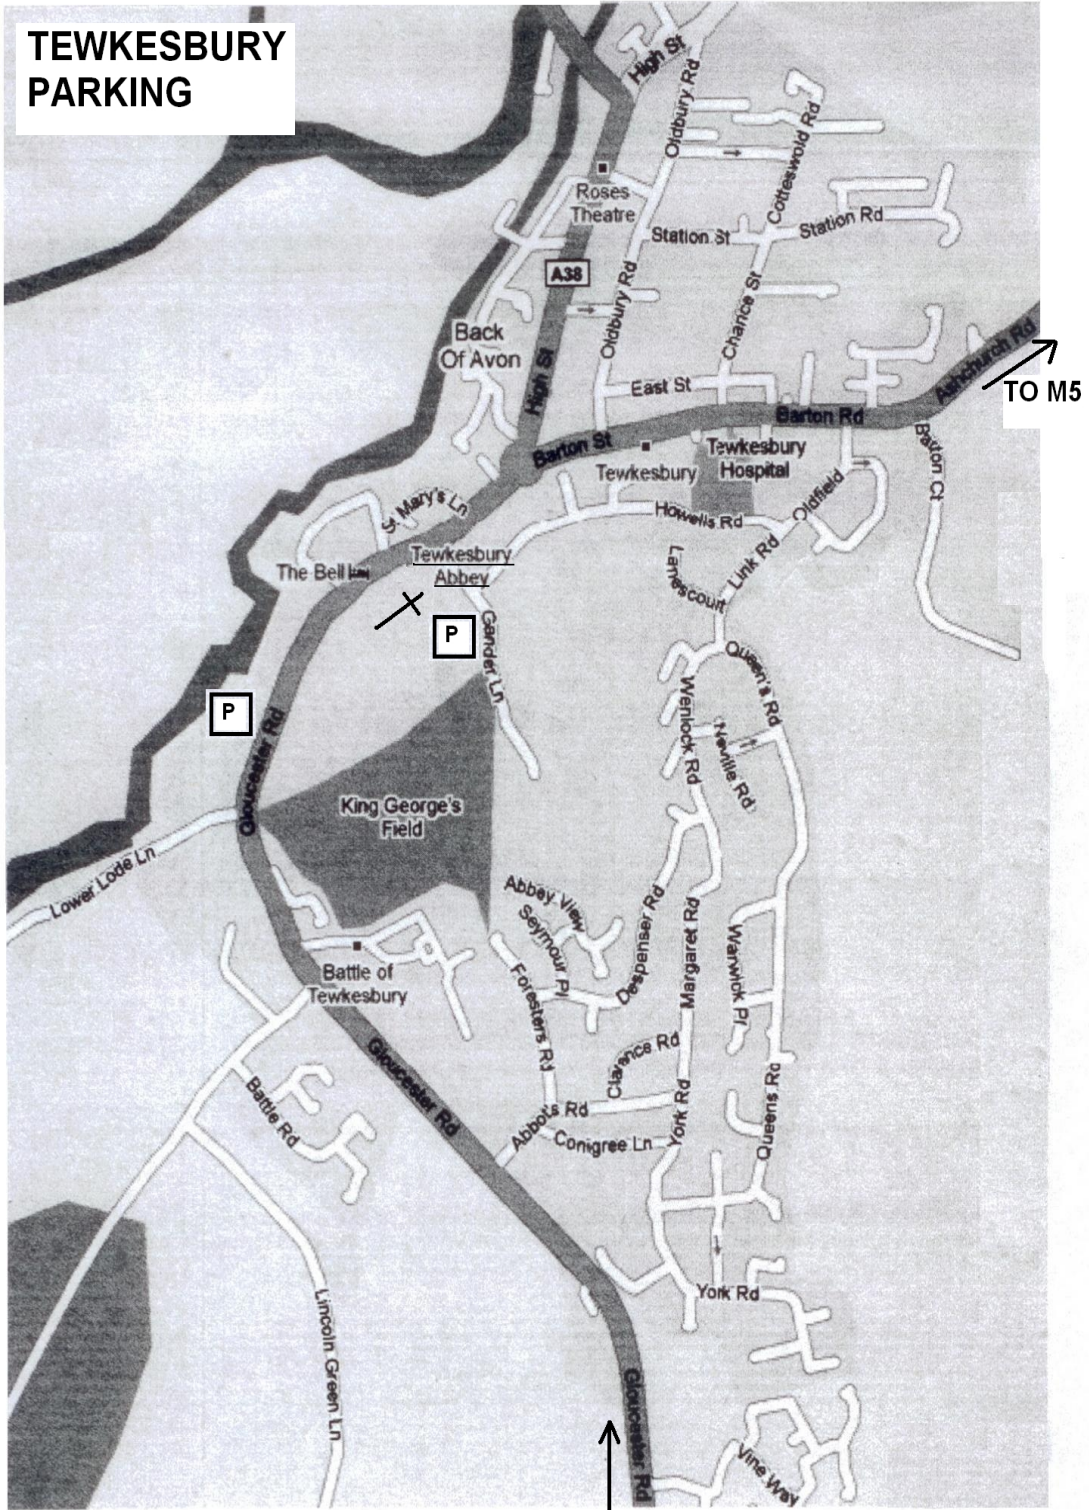

Cheltenham Parking

The Cheltenham venues are as follows:

A = Cheltenham College Chapel (GL53 7LD) - Event 44

B = Cheltenham Town Hall (GL50 1QA) - Events 48, 49 & 51

C = Cheltenham Ladies College (GL50 3EP) - Event 69

There is no public parking at any of the venues. Street parking is possible in a number of locations, but may be time limited. Car Parking is available at various locations in Cheltenham, and the most convenient are shown at **P1 St Georges Road (GL50 3DT)**, **P2 Regent Arcade (GL50 1JZ)** & **P3 Rodney Road (GL50 1XP)**.

TEWKESBURY PARKING

FROM GLOUCESTER

Parking near Tewkesbury Abbey is available at Pay & Display Car Parks at Gloucester Road (GL20 5SW) and via Gander Lane (GL20 5PG)